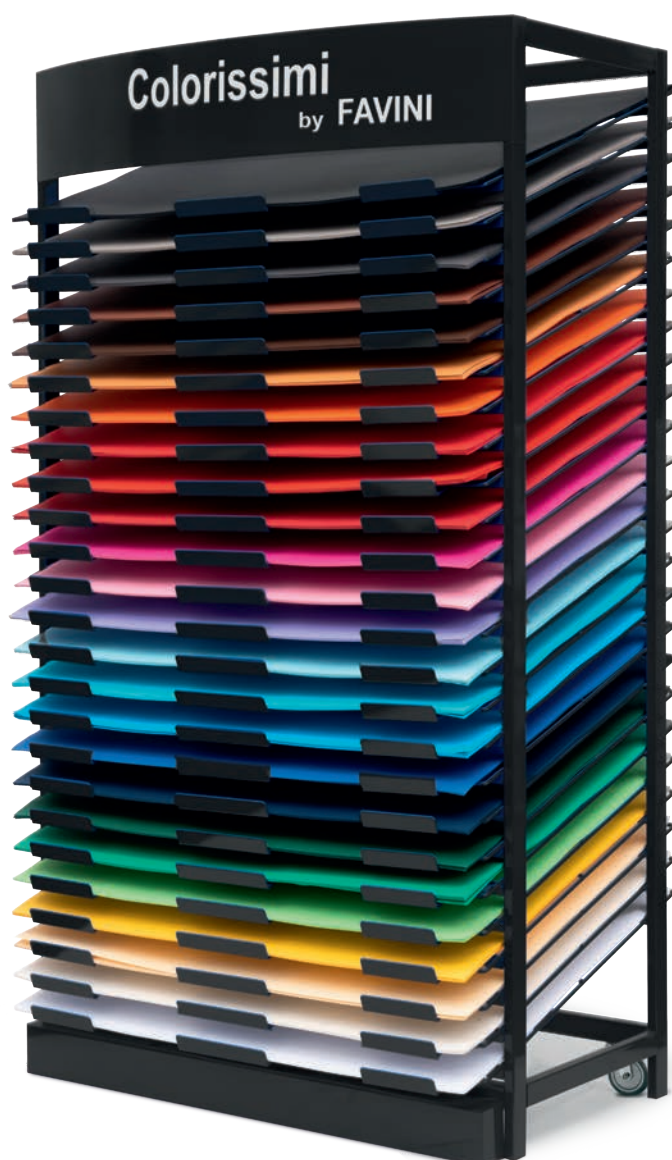

COLORISSIMI display in metallo

G900051

COLORISSIMI display in metallo vuoto

Dimensioni: cm 106x70x185 h
per fogli cm 70x100
con 25 ripiani

COLORISSIMI empty metal display

Dimensions: cm 106x70x185 h
for cm 70x100 cardboards
with 25 shelves